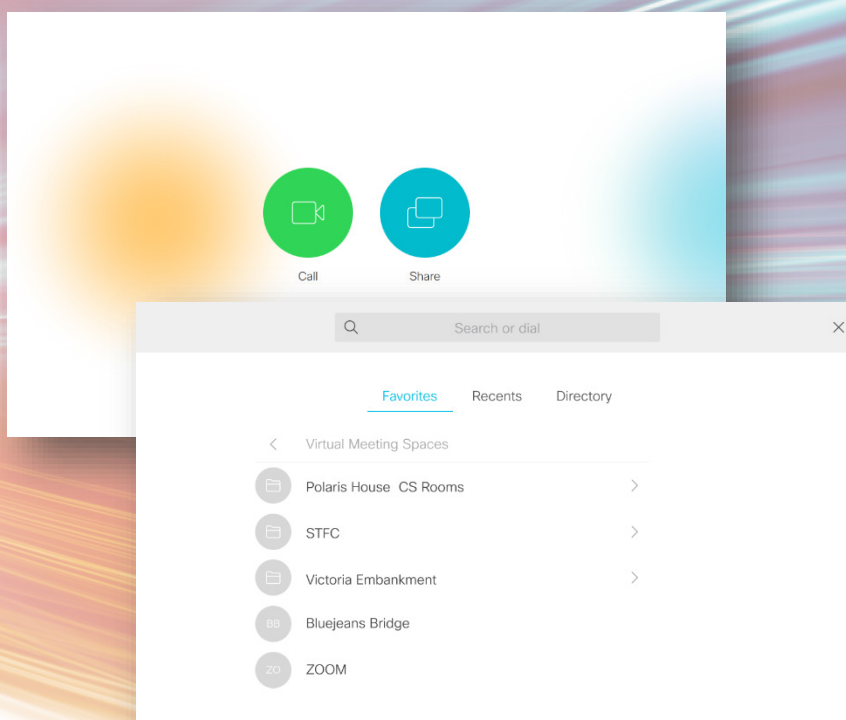

To connect from Skype for Business

<https://ukri.zoom.com/skype/7667031347>

To join by phone

+44 203 966 3809 Call-in toll number (UK)

[Global Numbers](#)

Access Code: **766 703 1347 #**

In the room

1: Tap to wake system and press **Call**

2: In Favourites scroll the directory to **Virtual Meeting Spaces/
Polaris House CS Rooms.**

Or Zoom - when prompted enter your Meeting ID **766 703 1347** followed by **#**

Need Assistance?

Contact the Helpdesk: IThelpdesk@ukri.org