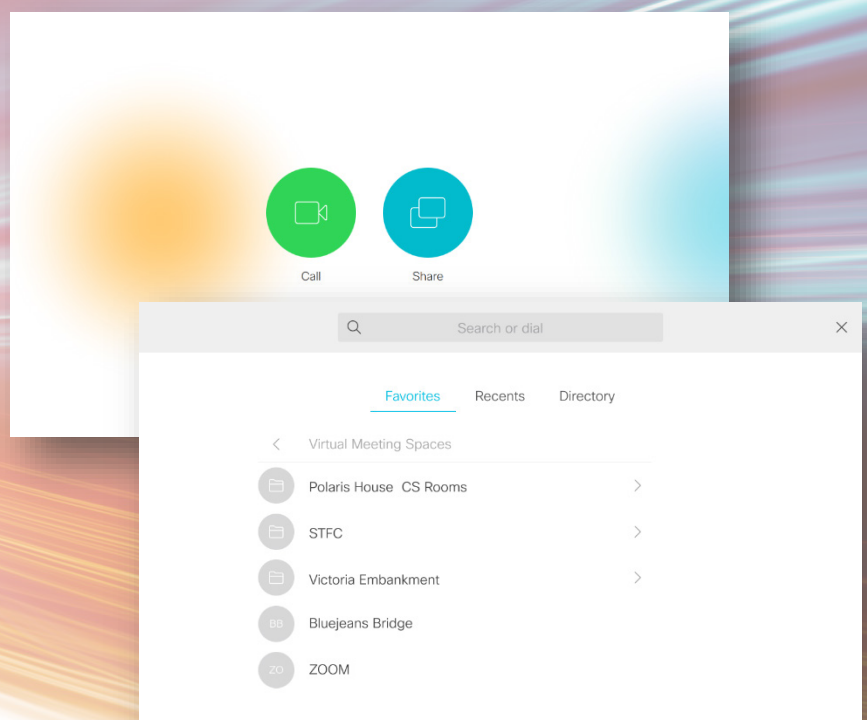

CS12 ZOOM ROOM

External joining instructions

To Connect from a browser

<https://ukri.zoom.com/j/4759731142>

To connect from a video conferencing system or application

Dial 4759731142@zoomcrc.com

You can also dial [213.19.144.110](tel:213.19.144.110) and enter your meeting number | [475 973 1142](tel:4759731142)

To connect from Skype for Business

<https://ukri.zoom.com/skype/4759731142>

To join by phone

+44 203 966 3809 Call-in toll number (UK)

[Global Numbers](#)

Access Code: [475 973 1142 #](tel:4759731142)

In the room

1: Tap to wake system and press **Call**

2: In Favourites scroll the directory to **Virtual Meeting Spaces/
Polaris House CS Rooms.**

Or Zoom - when prompted enter your Meeting ID [475 973 1142](tel:4759731142) followed by #

Need Assistance?

Contact the Helpdesk: IThelpdesk@ukri.org

To connect direct on a
Video Conference System or Skype for Business
ukri-phcs12@meet.ukri.org