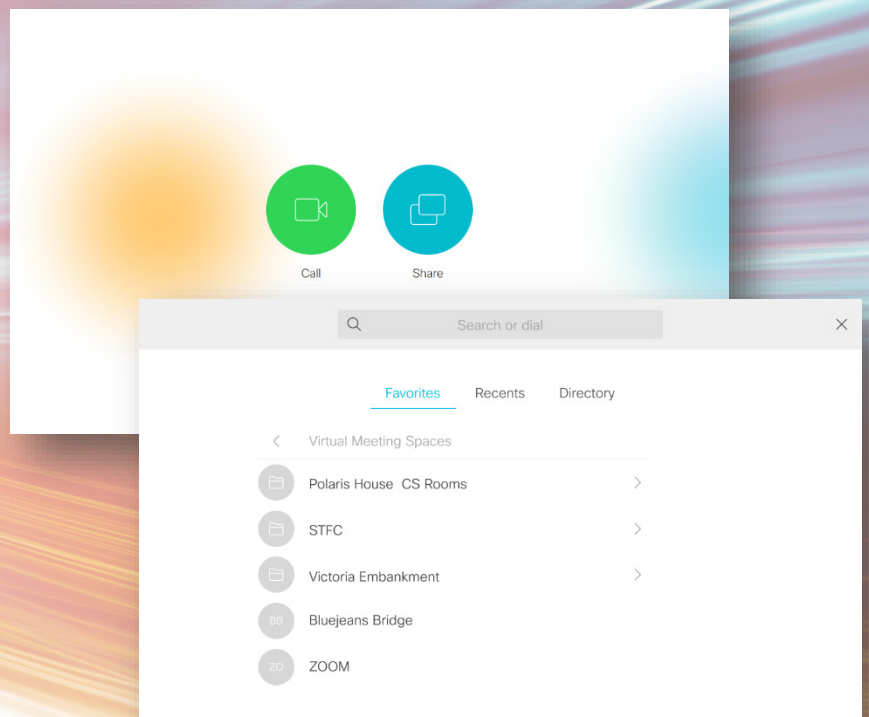

CS8 ZOOM ROOM

External joining instructions

To Connect from a browser

<https://ukri.zoom.com/j/7832699419>

To connect from a video conferencing system or application

Dial 7832699419@zoomcrc.com

You can also dial [213.19.144.110](tel:213.19.144.110) and enter your meeting number | [783 269 9419](tel:7832699419)

To connect from Skype for Business

<https://ukri.zoom.com/skype/7832699419>

To join by phone

+44 203 966 3809 Call-in toll number (UK)

[Global Numbers](#)

Access Code: [783 269 9419](tel:7832699419) #

In the room

1: Tap to wake system and press **Call**

2: In Favourites scroll the directory to
**Virtual Meeting Spaces/
Polaris House CS Rooms.**

Or Zoom - when prompted enter your
Meeting ID [783 269 9419](tel:7832699419) followed by #

Need Assistance?

Contact the Helpdesk: IThelpdesk@ukri.org

To connect direct on a
Video Conference System or Skype for Business
ukri-phcs8@meet.ukri.org