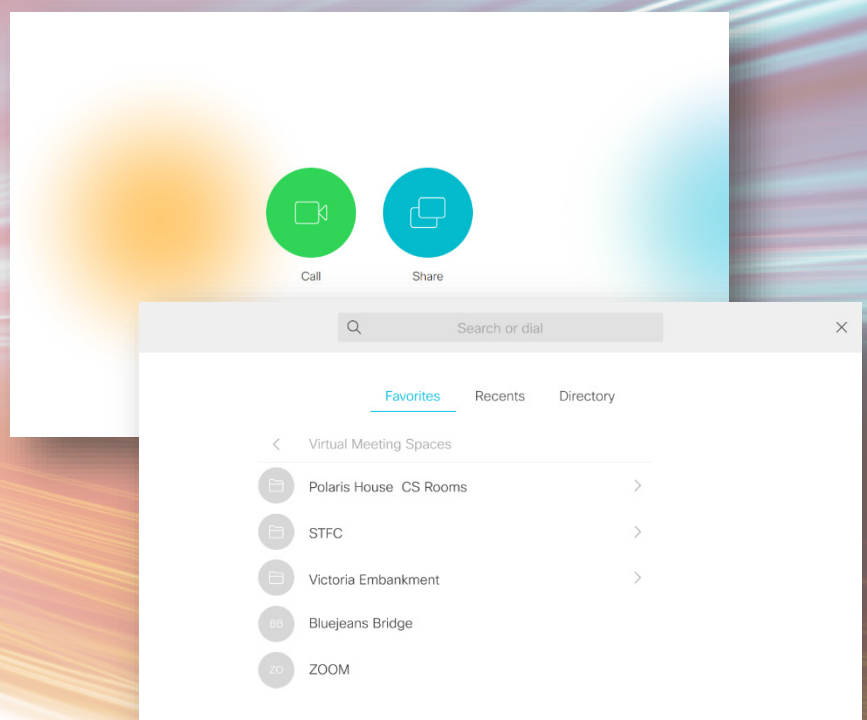

CS10 ZOOM ROOM

External joining instructions

To Connect from a browser

<https://ukri.zoom.com/j/6049570939>

To connect from a video conferencing system or application

Dial 6049570939@zoomcrc.com

You can also dial [213.19.144.110](tel:213.19.144.110) and enter your meeting number | [604 957 0939](tel:6049570939)

To connect from Skype for Business

<https://ukri.zoom.com/skype/6049570939>

To join by phone

+44 203 966 3809 Call-in toll number (UK)

[Global Numbers](#)

Access Code: [604 957 0939](tel:6049570939) #

In the room

1: Tap to wake system and press **Call**

2: In Favourites scroll the directory to **Virtual Meeting Spaces/
Polaris House CS Rooms.**

Or Zoom - when prompted enter your Meeting ID [604 957 0939](tel:6049570939) followed by #

Need Assistance?

Contact the Helpdesk: IThelpdesk@ukri.org

To connect direct on a
Video Conference System or Skype for Business
ukri-phcs10@meet.ukri.org