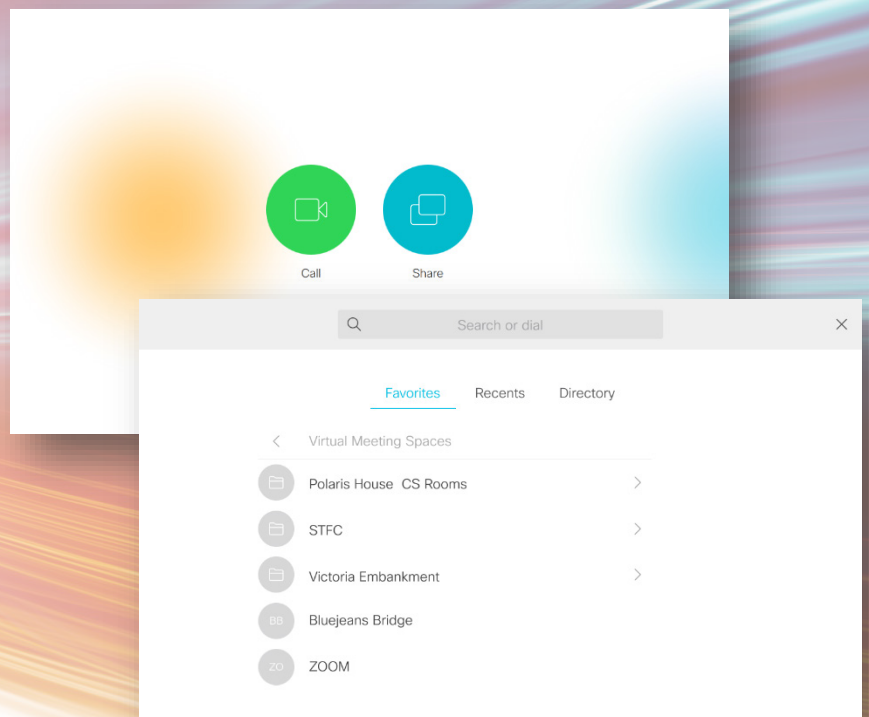

CS11 ZOOM ROOM

External joining instructions

To Connect from a browser

<https://ukri.zoom.com/j/7265656172>

To connect from a video conferencing system or application

Dial [7265656172@zoomcrc.com](tel:7265656172@zoomcrc.com)

You can also dial [213.19.144.110](tel:213.19.144.110) and enter your meeting number | [726 565 6172](tel:7265656172)

To connect from Skype for Business

<https://ukri.zoom.com/skype/7265656172>

To join by phone

+44 203 966 3809 Call-in toll number (UK)

[Global Numbers](#)

Access Code: [726 565 6172](tel:7265656172) #

In the room

1: Tap to wake system and press **Call**

2: In Favourites scroll the directory to **Virtual Meeting Spaces/
Polaris House CS Rooms.**

Or Zoom - when prompted enter your Meeting ID [726 565 6172](tel:7265656172) followed by #

Need Assistance?

Contact the Helpdesk: IThelpdesk@ukri.org

To connect direct on a
Video Conference System or Skype for Business

ukri-phcs11@meet.ukri.org