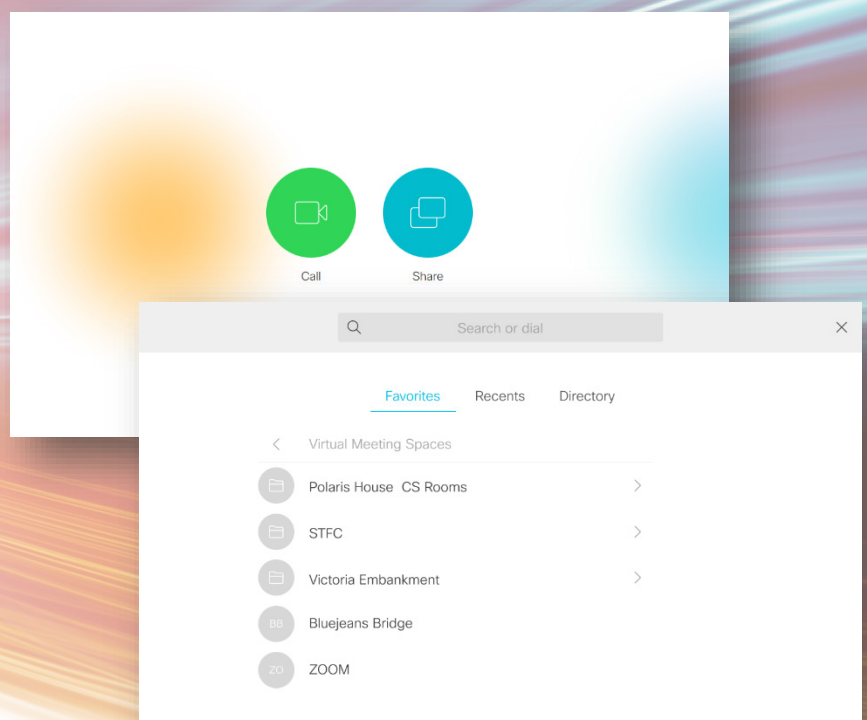

CS9 ZOOM ROOM

External joining instructions

To Connect from a browser

<https://ukri.zoom.com/j/4827899276>

To connect from a video conferencing system or application

Dial 4827899276@zoomcrc.com

You can also dial [213.19.144.110](tel:213.19.144.110) and enter your meeting number | [482 789 9276](tel:4827899276)

To connect from Skype for Business

<https://ukri.zoom.com/skype/4827899276>

To join by phone

+44 203 966 3809 Call-in toll number (UK)

[Global Numbers](#)

Access Code: [482 789 9276 #](tel:4827899276)

In the room

1: Tap to wake system and press **Call**

2: In Favourites scroll the directory to **Virtual Meeting Spaces/
Polaris House CS Rooms.**

Or Zoom - when prompted enter your Meeting ID [482 789 9276](tel:4827899276) followed by #

Need Assistance?

Contact the Helpdesk: IThelpdesk@ukri.org

To connect direct on a
Video Conference System or Skype for Business

ukri-phcs9@meet.ukri.org