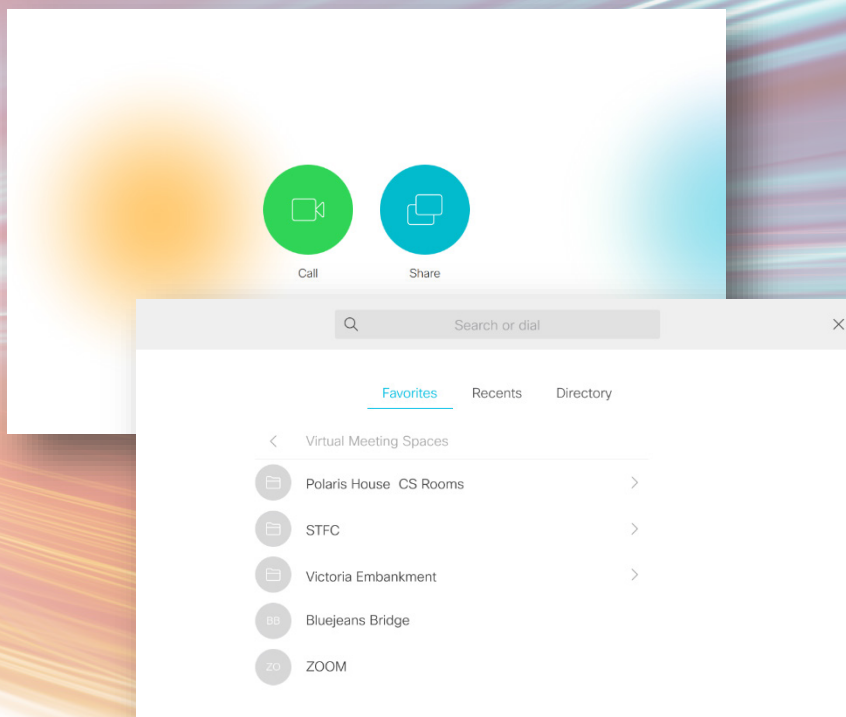

CS4 ZOOM ROOM

External joining instructions

To Connect from a browser

<https://ukri.zoom.com/j/2099093823>

To connect from a video conferencing system or application

Dial 2099093823@zoomcrc.com

You can also dial [213.19.144.110](tel:213.19.144.110) and enter your meeting number | [209 909 3823](tel:2099093823)

To connect from Skype for Business

<https://ukri.zoom.com/skype/2099093823>

To join by phone

+44 203 966 3809 Call-in toll number (UK)

[Global Numbers](#)

Access Code: [209 909 3823 #](tel:2099093823)

In the room

1: Tap to wake system and press **Call**

2: In Favourites scroll the directory to **Virtual Meeting Spaces/
Polaris House CS Rooms.**

Or Zoom - when prompted enter your Meeting ID [209 909 3823](tel:2099093823) followed by #

Need Assistance?

Contact the Helpdesk: IThelpdesk@ukri.org

To connect direct on a
Video Conference System or Skype for Business

ukri-phcs4@meet.ukri.org