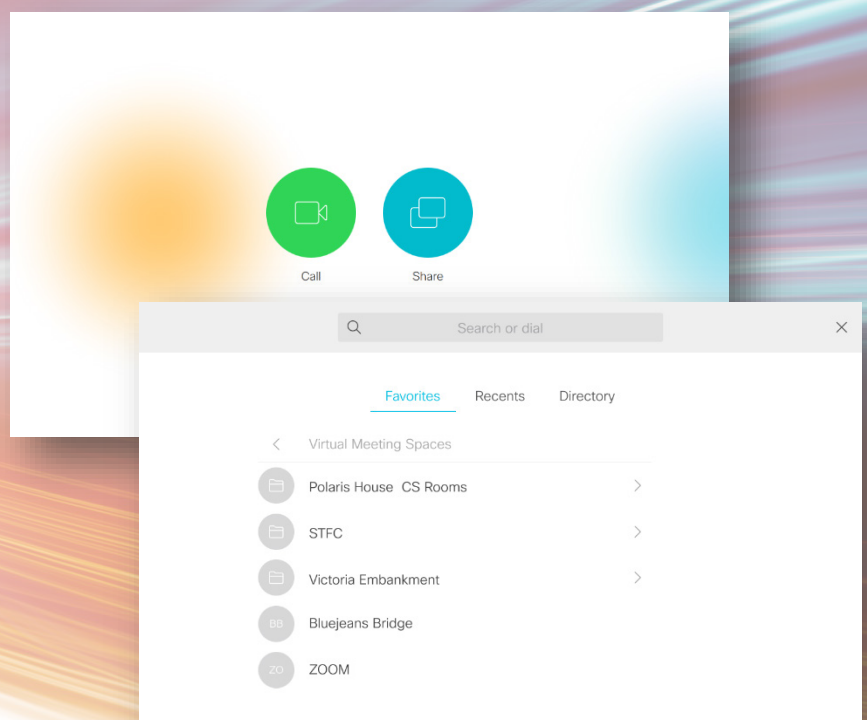

CS3 ZOOM ROOM

External joining instructions

To Connect from a browser

<https://ukri.zoom.com/j/5879953182>

To connect from a video conferencing system or application

Dial 5879953182@zoomcrc.com

You can also dial [213.19.144.110](tel:213.19.144.110) and enter your meeting number | [587 995 3182](tel:5879953182)

To connect from Skype for Business

<https://ukri.zoom.com/skype/5879953182>

To join by phone

+44 203 966 3809 Call-in toll number (UK)

[Global Numbers](#)

Access Code: [587 995 3182](tel:5879953182) #

In the room

1: Tap to wake system and press **Call**

2: In Favourites scroll the directory to **Virtual Meeting Spaces/
Polaris House CS Rooms.**

Or Zoom - when prompted enter your Meeting ID [587 995 3182](tel:5879953182) followed by #

Need Assistance?

Contact the Helpdesk: IThelpdesk@ukri.org

To connect direct on a
Video Conference System or Skype for Business
ukri-phcs3@meet.ukri.org