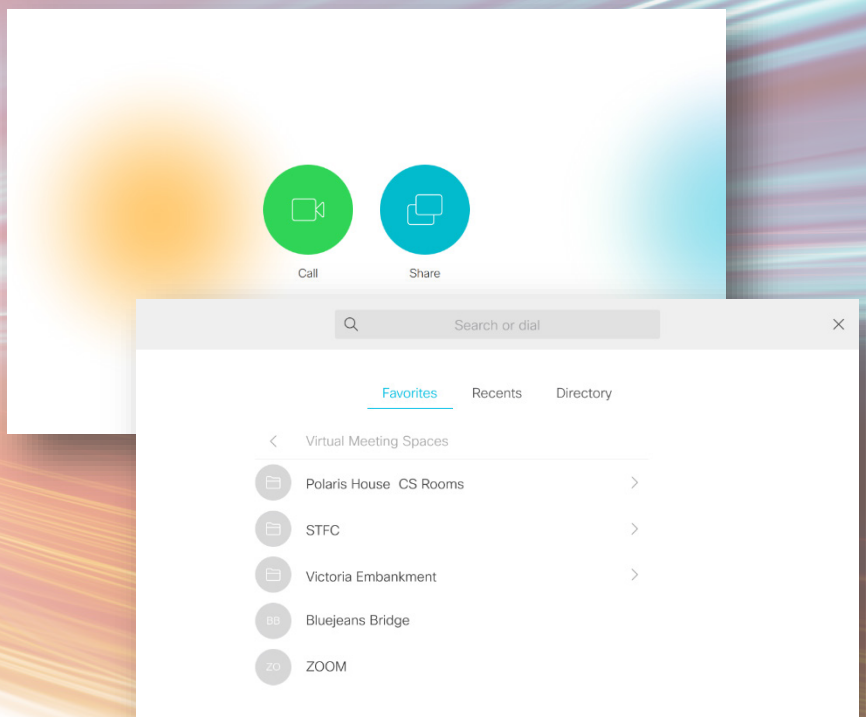

CS7 ZOOM ROOM

External joining instructions

To Connect from a browser

<https://ukri.zoom.com/j/3046146392>

To connect from a video conferencing system or application

Dial 3046146392@zoomcrc.com

You can also dial [213.19.144.110](tel:213.19.144.110) and enter your meeting number | [304 614 6392](tel:3046146392)

To connect from Skype for Business

<https://ukri.zoom.com/skype/3046146392>

To join by phone

+44 203 966 3809 Call-in toll number (UK)

[Global Numbers](#)

Access Code: [304 614 6392](tel:3046146392) #

In the room

1: Tap to wake system and press **Call**

2: In Favourites scroll the directory to **Virtual Meeting Spaces/
Polaris House CS Rooms.**

Or Zoom - when prompted enter your Meeting ID [304 614 6392](tel:3046146392) followed by #

Need Assistance?

Contact the Helpdesk: IThelpdesk@ukri.org

To connect direct on a
Video Conference System or Skype for Business
ukri-phcs7@meet.ukri.org