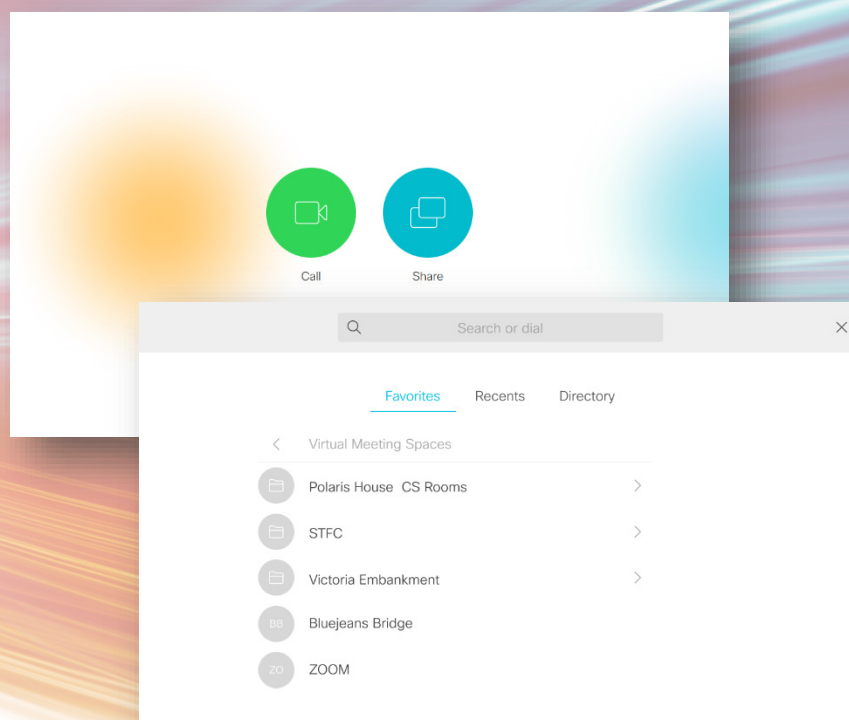

CS1 ZOOM ROOM

External joining instructions

To Connect from a browser

<https://ukri.zoom.com/j/2322201849>

To connect from a video conferencing system or application

Dial 2322201849@zoomcrc.com

You can also dial [213.19.144.110](tel:213.19.144.110) and enter your meeting number | [232 220 1849](tel:2322201849)

To connect from Skype for Business

<https://ukri.zoom.com/skype/2322201849>

To join by phone

+44 203 966 3809 Call-in toll number (UK)

[Global Numbers](#)

Access Code: [232 220 1849 #](tel:2322201849)

In the room

1: Tap to wake system and press **Call**

2: In Favourites scroll the directory to **Virtual Meeting Spaces/
Polaris House CS Rooms.**

Or Zoom - when prompted enter your Meeting ID [232 220 1849](tel:2322201849) followed by #

Need Assistance?

Contact the Helpdesk: IThelpdesk@ukri.org

To connect direct on a
Video Conference System or Skype for Business

ukri-phcs1@meet.ukri.org