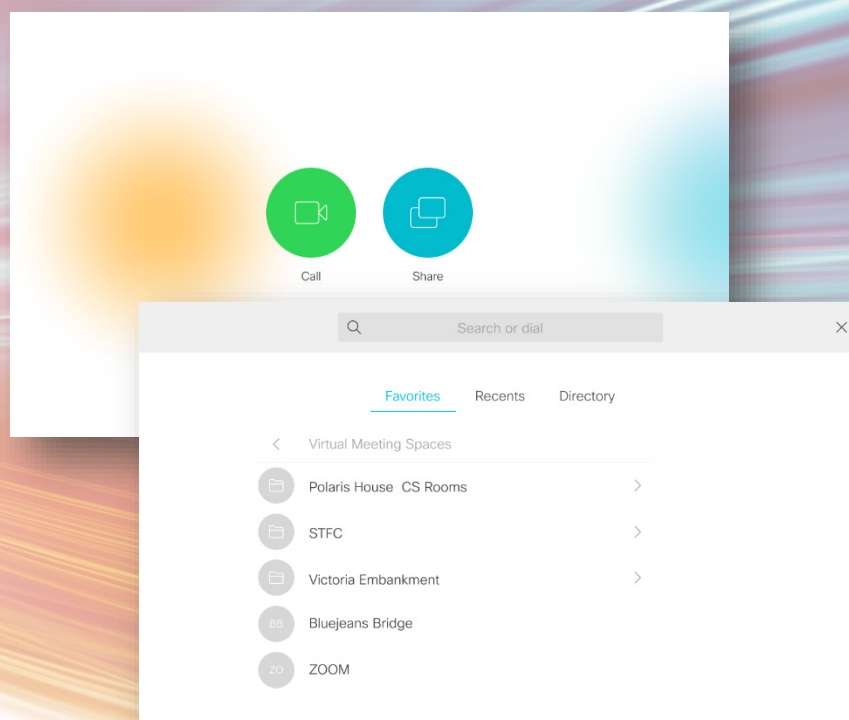

CS13 ZOOM ROOM

External joining instructions

To Connect from a browser

<https://ukri.zoom.com/j/7713888931>

To connect from a video conferencing system or application

Dial 7713888931@zoomcrc.com

You can also dial [213.19.144.110](tel:213.19.144.110) and enter your meeting number | [771 388 8931](tel:7713888931)

To connect from Skype for Business

<https://ukri.zoom.com/skype/7713888931>

To join by phone

+44 203 966 3809 Call-in toll number (UK)

[Global Numbers](#)

Access Code: [771 388 8931](tel:7713888931) #

In the room

1: Tap to wake system and press **Call**

2: In Favourites scroll the directory to **Virtual Meeting Spaces/
Polaris House CS Rooms.**

Or Zoom - when prompted enter your Meeting ID [771 388 8931](tel:7713888931) followed by #

Need Assistance?

Contact the Helpdesk: IThelpdesk@ukri.org

To connect direct on a
Video Conference System or Skype for Business

ukri-phcs13@meet.ukri.org