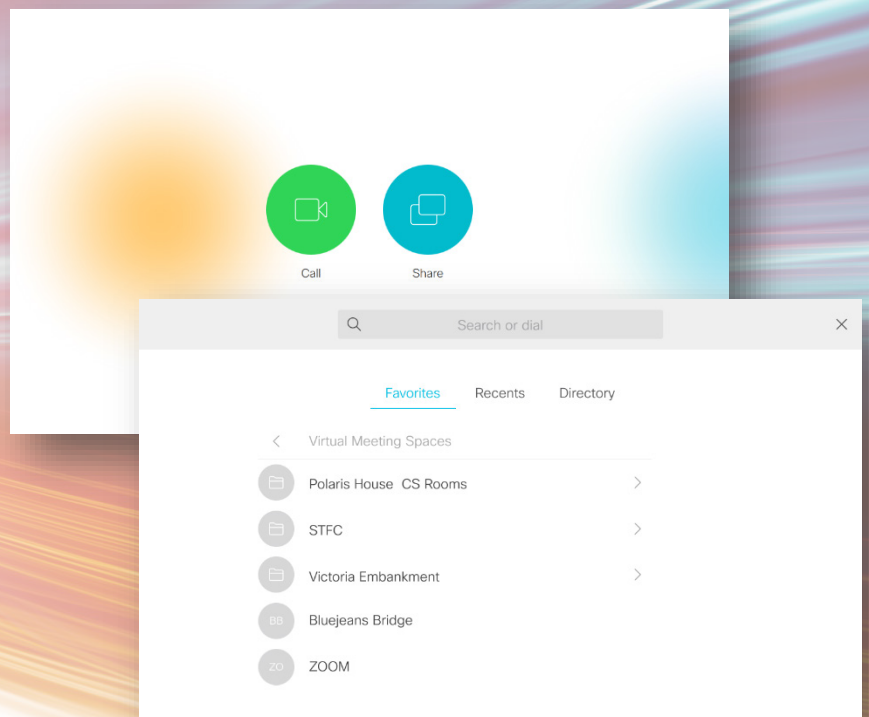

CS5 ZOOM ROOM

External joining instructions

To Connect from a browser

<https://ukri.zoom.com/j/2308471594>

To connect from a video conferencing system or application

Dial 2308471594@zoomcrc.com

You can also dial [213.19.144.110](tel:213.19.144.110) and enter your meeting number | [230 847 1594](tel:2308471594)

To connect from Skype for Business

<https://ukri.zoom.com/skype/2308471594>

To join by phone

+44 203 966 3809 Call-in toll number (UK)

[Global Numbers](#)

Access Code: [230 847 1594](tel:2308471594) #

In the room

1: Tap to wake system and press **Call**

2: In Favourites scroll the directory to **Virtual Meeting Spaces/
Polaris House CS Rooms.**

Or Zoom - when prompted enter your Meeting ID [230 847 1594](tel:2308471594) followed by #

Need Assistance?

Contact the Helpdesk: IThelpdesk@ukri.org

To connect direct on a
Video Conference System or Skype for Business

ukri-phcs5@meet.ukri.org