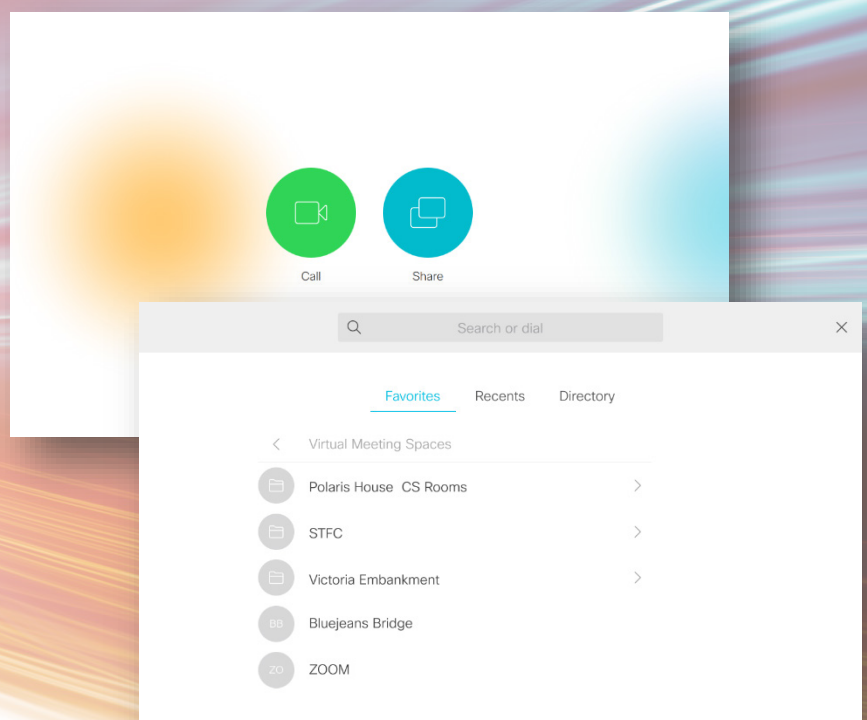

CS6 ZOOM ROOM

External joining instructions

To Connect from a browser

<https://ukri.zoom.com/j/6768745093>

To connect from a video conferencing system or application

Dial 6768745093@zoomcrc.com

You can also dial [213.19.144.110](tel:213.19.144.110) and enter your meeting number | [676 874 5093](tel:6768745093)

To connect from Skype for Business

<https://ukri.zoom.com/skype/6768745093>

To join by phone

+44 203 966 3809 Call-in toll number (UK)

[Global Numbers](#)

Access Code: [676 874 5093](tel:6768745093) #

In the room

1: Tap to wake system and press **Call**

2: In Favourites scroll the directory to **Virtual Meeting Spaces/
Polaris House CS Rooms.**

Or Zoom - when prompted enter your Meeting ID [676 874 5093](tel:6768745093) followed by #

Need Assistance?

Contact the Helpdesk: IThelpdesk@ukri.org

To connect direct on a
Video Conference System or Skype for Business

ukri-phcs6@meet.ukri.org