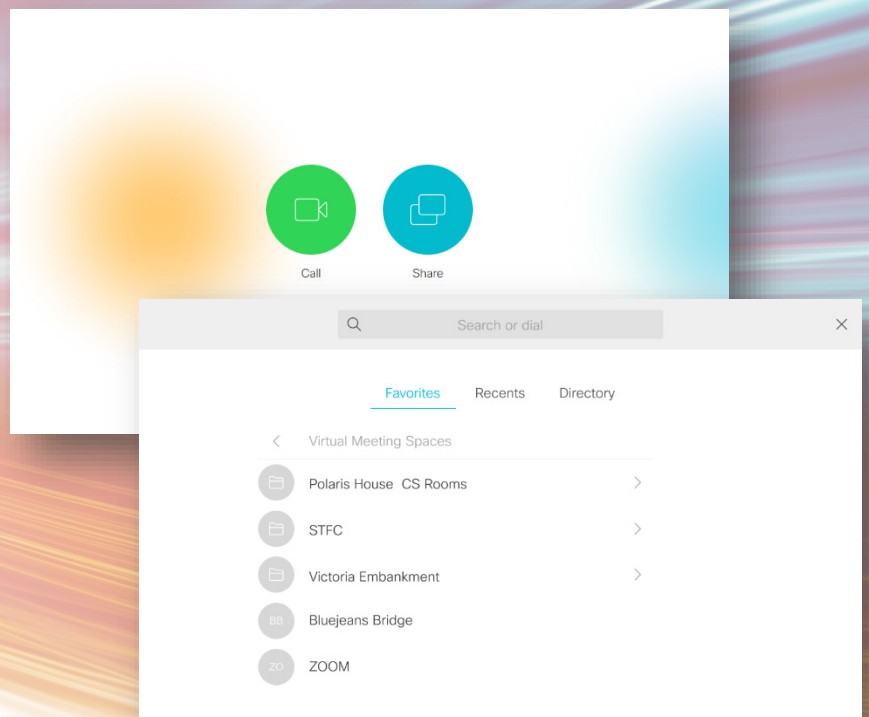

VE 3FPR1 ZOOM ROOM

External joining instructions

To Connect from a browser

<https://ukri.zoom.com/j/3011164911>

To connect from a video conferencing system or application

Dial 3011164911@zoomcrc.com

You can also dial [213.19.144.110](tel:213.19.144.110) and enter your meeting number | [301 116 4911](tel:3011164911)

To connect from Skype for Business

<https://ukri.zoom.com/skype/3011164911>

To join by phone

+44 203 966 3809 Call-in toll number (UK)

[Global Numbers](#)

Access Code: [301 116 4911 #](tel:3011164911)

In the room

1: Tap to wake system and press **Call**

2: In Favourites scroll the directory to **Virtual Meeting Spaces/ Polaris House CS Rooms.**

Or Zoom - when prompted enter your Meeting ID [301 116 4911](tel:3011164911) followed by #

Need Assistance?

Contact the Helpdesk: IThelpdesk@ukri.org

To connect direct on a
Video Conference System or Skype for Business
ukri-ve3fpr1@meet.ukri.org