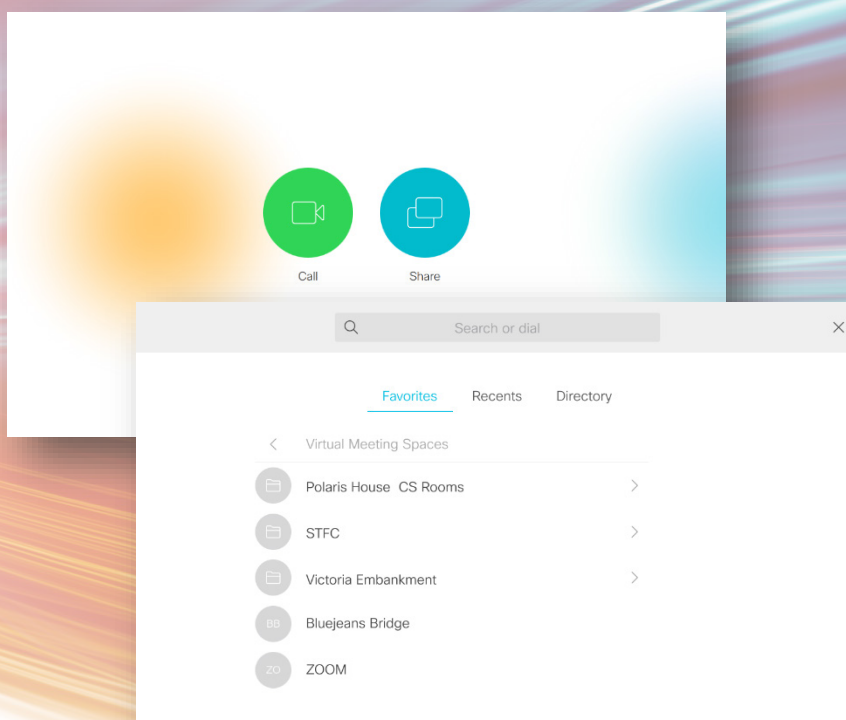

VE 4F2 ZOOM ROOM

External joining instructions

To Connect from a browser

<https://ukri.zoom.com/j/6661692268>

To connect from a video conferencing system or application

Dial 6661692268@zoomcrc.com

You can also dial [213.19.144.110](tel:213.19.144.110) and enter your meeting number | [666 169 2268](tel:6661692268)

To connect from Skype for Business

<https://ukri.zoom.com/skype/6661692268>

To join by phone

+44 203 966 3809 Call-in toll number (UK)

[Global Numbers](#)

Access Code: [666 169 2268 #](tel:6661692268)

In the room

1: Tap to wake system and press **Call**

2: In Favourites scroll the directory to **Virtual Meeting Spaces/
Polaris House CS Rooms.**

Or Zoom - when prompted enter your Meeting ID [666 169 2268](tel:6661692268) followed by #

Need Assistance?

Contact the Helpdesk: IThelpdesk@ukri.org

To connect direct on a
Video Conference System or Skype for Business
ukri-ve4f2@meet.ukri.org