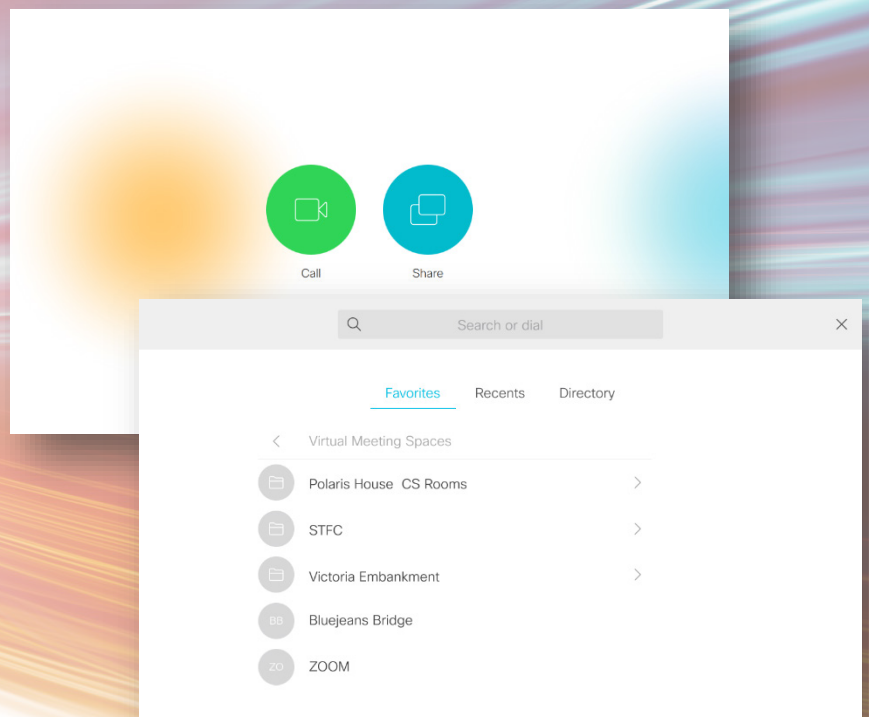

VE 3F3 ZOOM ROOM

External joining instructions

To Connect from a browser

<https://ukri.zoom.com/j/8629278506>

To connect from a video conferencing system or application

Dial 8629278506@zoomcrc.com

You can also dial [213.19.144.110](tel:213.19.144.110) and enter your meeting number | [862 927 8506](tel:8629278506)

To connect from Skype for Business

<https://ukri.zoom.com/skype/8629278506>

To join by phone

+44 203 966 3809 Call-in toll number (UK)

[Global Numbers](#)

Access Code: [862 927 8506 #](tel:8629278506)

In the room

1: Tap to wake system and press **Call**

2: In Favourites scroll the directory to
**Virtual Meeting Spaces/
Polaris House CS Rooms.**

Or Zoom - when prompted enter your
Meeting ID [862 927 8506](tel:8629278506) followed by #

Need Assistance?

Contact the Helpdesk: IThelpdesk@ukri.org

To connect direct on a
Video Conference System or Skype for Business
ukri-ve3f3@meet.ukri.org