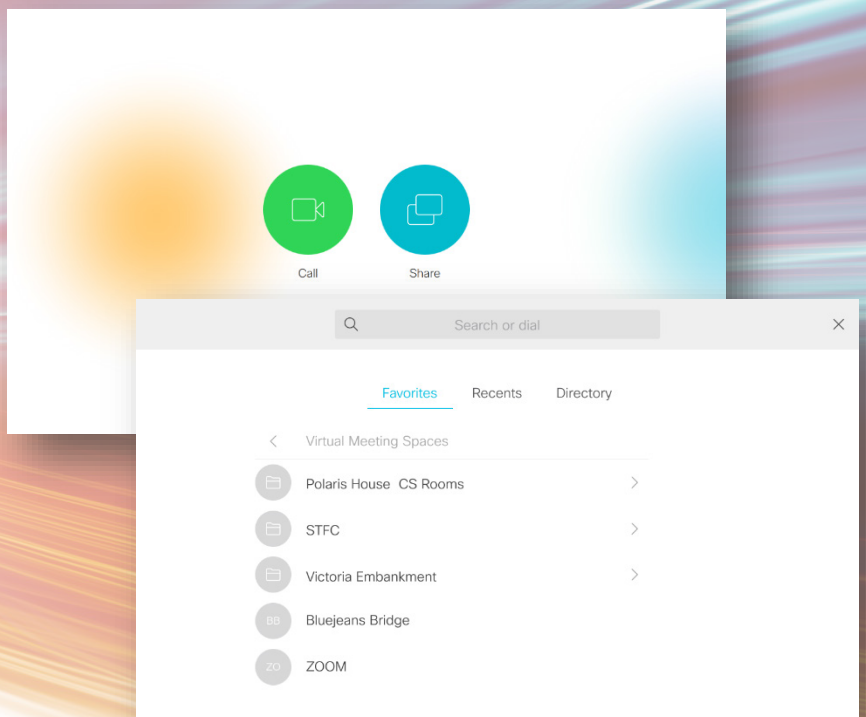

VE 3F1a ZOOM ROOM

External joining instructions

To Connect from a browser

<https://ukri.zoom.com/j/2720597702>

To connect from a video conferencing system or application

Dial 2720597702@zoomcrc.com

You can also dial [213.19.144.110](tel:213.19.144.110) and enter your meeting number | [272 059 7702](tel:2720597702)

To connect from Skype for Business

<https://ukri.zoom.com/skype/2720597702>

To join by phone

+44 203 966 3809 Call-in toll number (UK)

[Global Numbers](#)

Access Code: [272 059 7702](tel:2720597702) #

In the room

1: Tap to wake system and press **Call**

2: In Favourites scroll the directory to **Virtual Meeting Spaces/
Polaris House CS Rooms.**

Or Zoom - when prompted enter your Meeting ID [272 059 7702](tel:2720597702) followed by #

Need Assistance?

Contact the Helpdesk: IThelpdesk@ukri.org

To connect direct on a
Video Conference System or Skype for Business

ukri-ve3f1a@meet.ukri.org