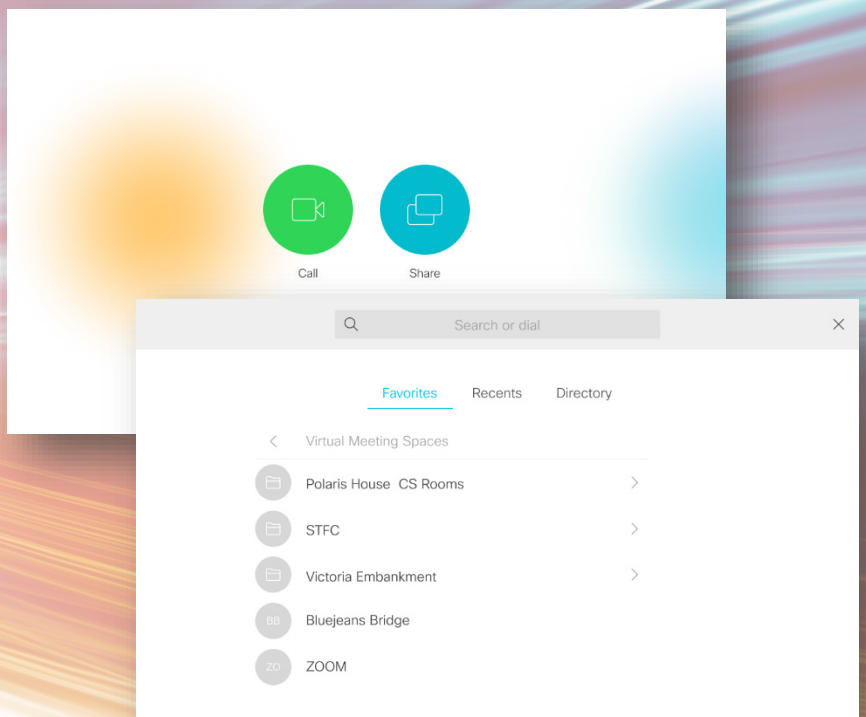

VE 3F5 ZOOM ROOM

External joining instructions

To Connect from a browser

<https://ukri.zoom.com/j/2139453855>

To connect from a video conferencing system or application

Dial 2139453855@zoomcrc.com

You can also dial [213.19.144.110](tel:213.19.144.110) and enter your meeting number | [213 945 3855](tel:2139453855)

To connect from Skype for Business

<https://ukri.zoom.com/skype/2139453855>

To join by phone

+44 203 966 3809 Call-in toll number (UK)

[Global Numbers](#)

Access Code: [213 945 3855 #](tel:2139453855)

In the room

1: Tap to wake system and press **Call**

2: In Favourites scroll the directory to
**Virtual Meeting Spaces/
Polaris House CS Rooms.**

Or Zoom - when prompted enter your
Meeting ID [213 945 3855](tel:2139453855) followed by #

Need Assistance?

Contact the Helpdesk: IThelpdesk@ukri.org

To connect direct on a
Video Conference System or Skype for Business
ukri-ve3f5@meet.ukri.org