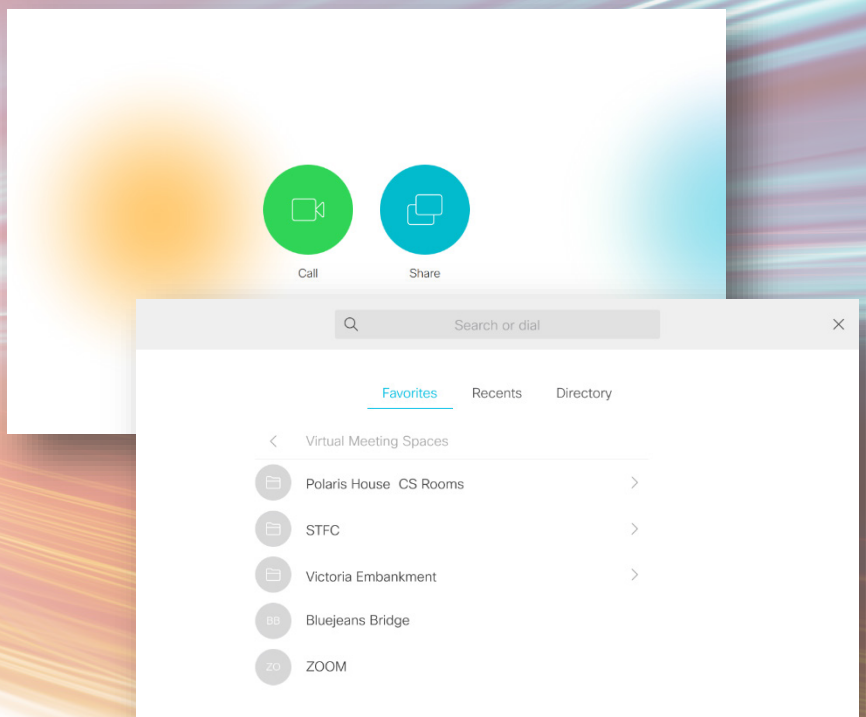

VE 4F1a ZOOM ROOM

External joining instructions

To Connect from a browser

<https://ukri.zoom.com/j/5863040686>

To connect from a video conferencing system or application

Dial 5863040686@zoomcrc.com

You can also dial [213.19.144.110](tel:213.19.144.110) and enter your meeting number | [586 304 0686](tel:5863040686)

To connect from Skype for Business

<https://ukri.zoom.com/skype/863040686>

To join by phone

+44 203 966 3809 Call-in toll number (UK)

[Global Numbers](#)

Access Code: [586 304 0686 #](tel:5863040686)

In the room

1: Tap to wake system and press **Call**

2: In Favourites scroll the directory to
**Virtual Meeting Spaces/
Polaris House CS Rooms.**

Or Zoom - when prompted enter your
Meeting ID [586 304 0686](tel:5863040686) followed by #

Need Assistance?

Contact the Helpdesk: IThelpdesk@ukri.org

To connect direct on a
Video Conference System or Skype for Business
ukri-ve4f1a@meet.ukri.org