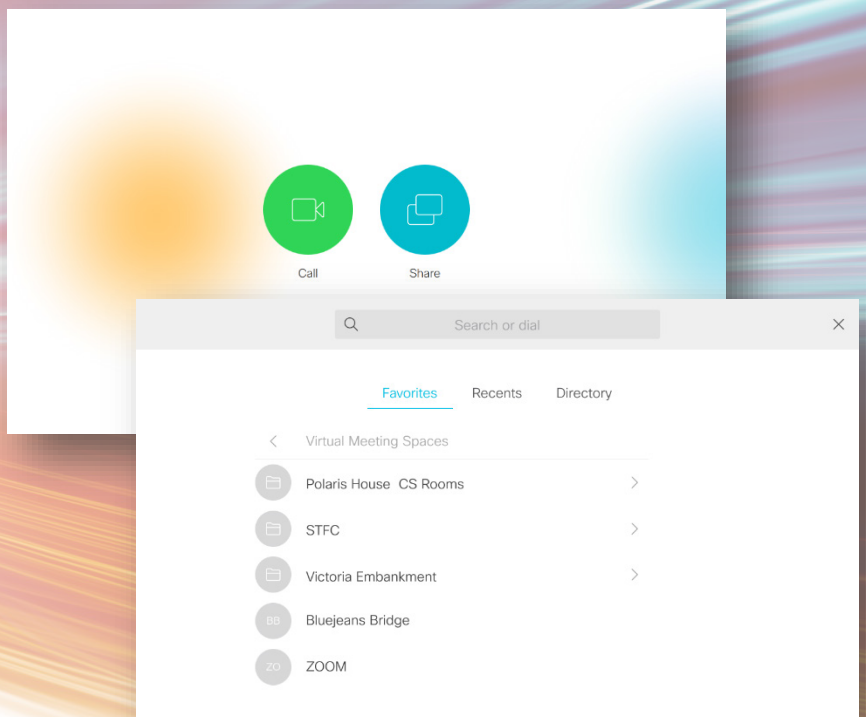

VE 3F2 ZOOM ROOM

External joining instructions

To Connect from a browser

<https://ukri.zoom.com/j/8057947789>

To connect from a video conferencing system or application

Dial 8057947789@zoomcrc.com

You can also dial [213.19.144.110](tel:213.19.144.110) and enter your meeting number | [805 794 7789](tel:8057947789)

To connect from Skype for Business

<https://ukri.zoom.com/skype/8057947789>

To join by phone

+44 203 966 3809 Call-in toll number (UK)

[Global Numbers](#)

Access Code: [805 794 7789](tel:8057947789) #

In the room

1: Tap to wake system and press **Call**

2: In Favourites scroll the directory to
**Virtual Meeting Spaces/
Polaris House CS Rooms.**

Or Zoom - when prompted enter your
Meeting ID [805 794 7789](tel:8057947789) followed by #

Need Assistance?

Contact the Helpdesk: IThelpdesk@ukri.org

To connect direct on a
Video Conference System or Skype for Business
ukri-ve3f2@meet.ukri.org