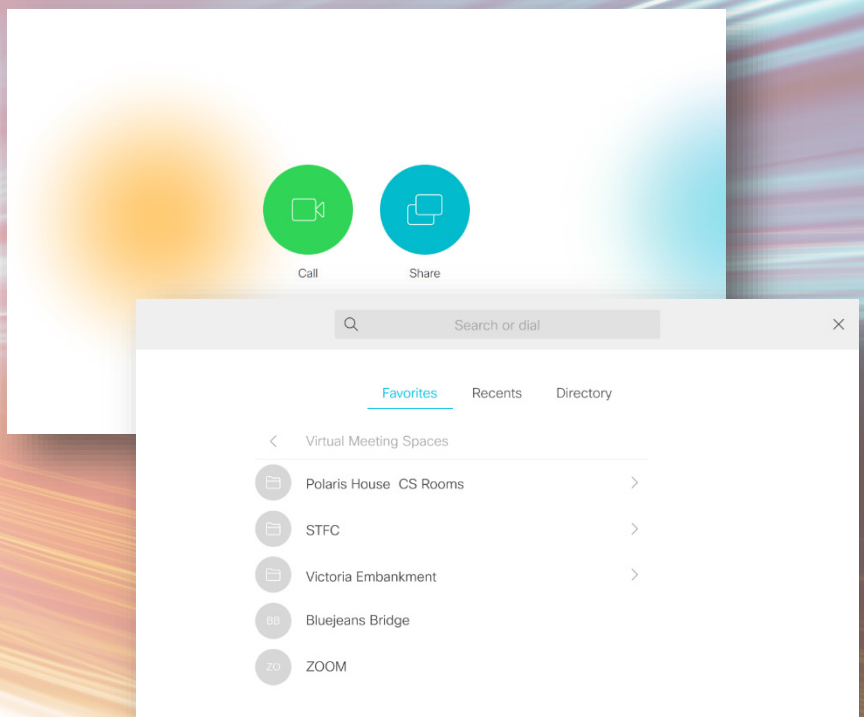

VE 3F1b ZOOM ROOM

External joining instructions

To Connect from a browser

<https://ukri.zoom.com/j/8306869598>

To connect from a video conferencing system or application

Dial 8306869598@zoomcrc.com

You can also dial [213.19.144.110](tel:213.19.144.110) and enter your meeting number | [830 686 9598](tel:8306869598)

To connect from Skype for Business

<https://ukri.zoom.com/skype/8306869598>

To join by phone

+44 203 966 3809 Call-in toll number (UK)

[Global Numbers](#)

Access Code: [830 686 9598 #](tel:8306869598)

In the room

1: Tap to wake system and press **Call**

2: In Favourites scroll the directory to **Virtual Meeting Spaces/
Polaris House CS Rooms.**

Or Zoom - when prompted enter your Meeting ID [830 686 9598](tel:8306869598) followed by #

Need Assistance?

Contact the Helpdesk: IThelpdesk@ukri.org

To connect direct on a
Video Conference System or Skype for Business
ukri-ve3f1b@meet.ukri.org