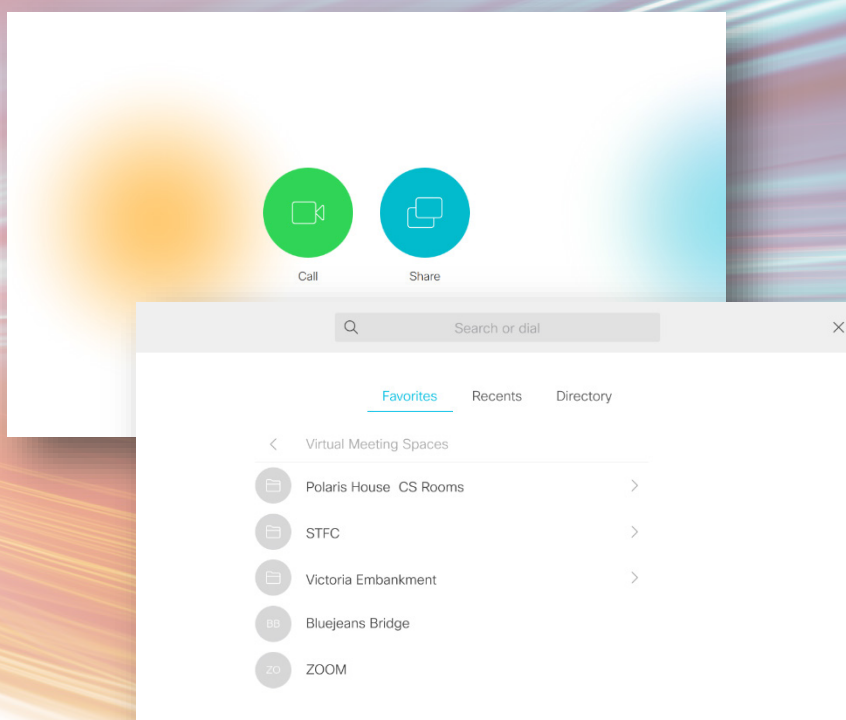

VE 3F4 ZOOM ROOM

External joining instructions

To Connect from a browser

<https://ukri.zoom.com/j/2256376011>

To connect from a video conferencing system or application

Dial 2256376011@zoomcrc.com

You can also dial [213.19.144.110](tel:213.19.144.110) and enter your meeting number | [225 637 6011](tel:2256376011)

To connect from Skype for Business

<https://ukri.zoom.com/skype/2256376011>

To join by phone

+44 203 966 3809 Call-in toll number (UK)

[Global Numbers](#)

Access Code: [225 637 6011 #](tel:2256376011)

In the room

1: Tap to wake system and press **Call**

2: In Favourites scroll the directory to **Virtual Meeting Spaces/
Polaris House CS Rooms.**

Or Zoom - when prompted enter your Meeting ID [225 637 6011](tel:2256376011) followed by #

Need Assistance?

Contact the Helpdesk: IThelpdesk@ukri.org

To connect direct on a
Video Conference System or Skype for Business
ukri-ve3f4@meet.ukri.org