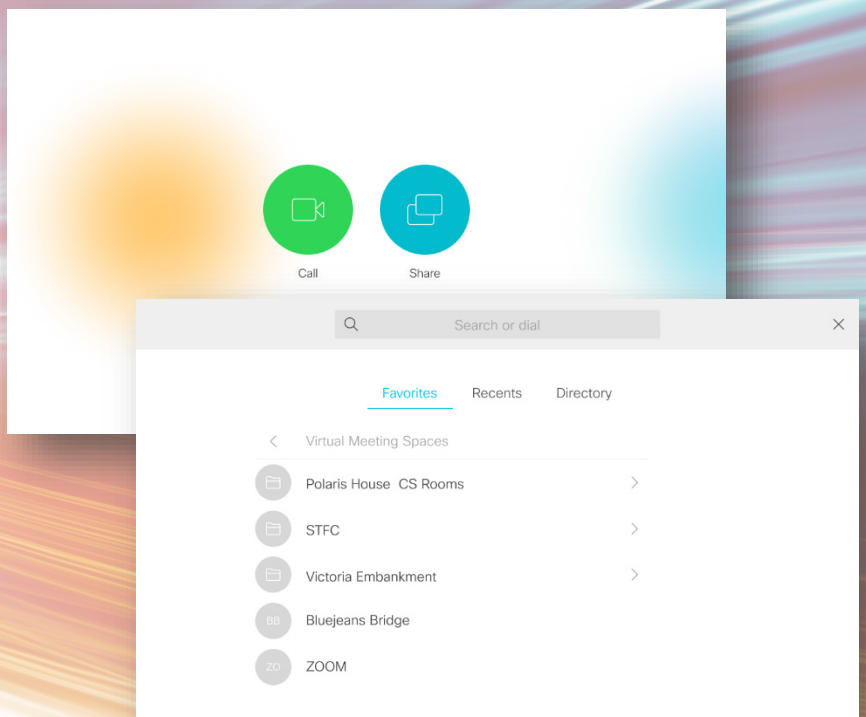

VE 4F1b ZOOM ROOM

External joining instructions

To Connect from a browser

<https://ukri.zoom.com/j/9301193172>

To connect from a video conferencing system or application

Dial 9301193172@zoomcrc.com

You can also dial [213.19.144.110](tel:213.19.144.110) and enter your meeting number | [930 119 3172](tel:9301193172)

To connect from Skype for Business

<https://ukri.zoom.com/skype/9301193172>

To join by phone

+44 203 966 3809 Call-in toll number (UK)

[Global Numbers](#)

Access Code: [930 119 3172 #](tel:9301193172)

In the room

1: Tap to wake system and press **Call**

2: In Favourites scroll the directory to **Virtual Meeting Spaces/ Polaris House CS Rooms.**

Or Zoom - when prompted enter your Meeting ID [930 119 3172](tel:9301193172) followed by #

Need Assistance?

Contact the Helpdesk: IThelpdesk@ukri.org

To connect direct on a
Video Conference System or Skype for Business
ukri-ve4f1b@meet.ukri.org