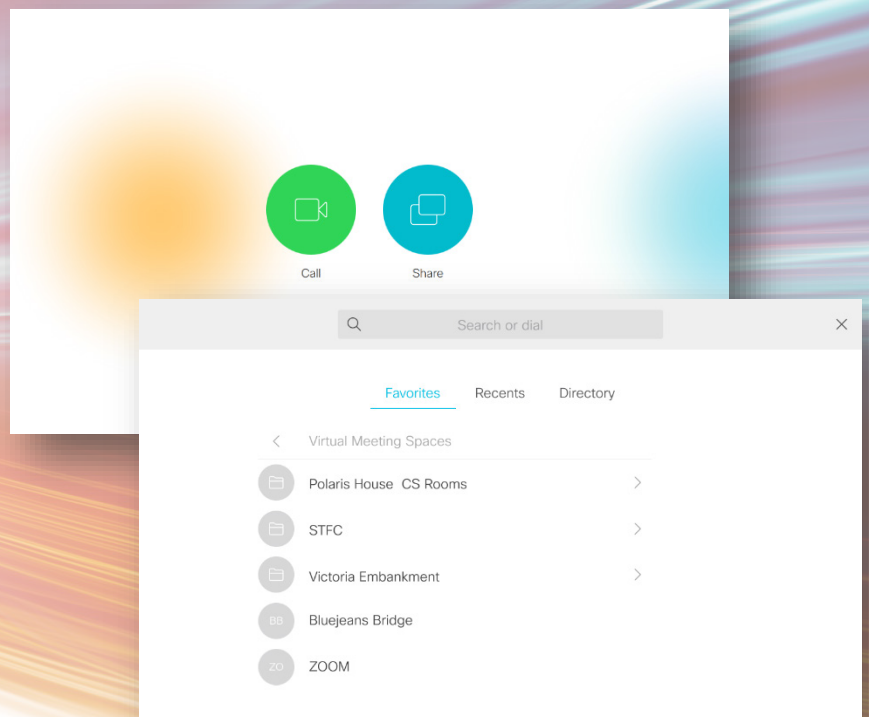

VE 3FPR2 ZOOM ROOM

External joining instructions

To Connect from a browser

<https://ukri.zoom.com/j/8315633638>

To connect from a video conferencing system or application

Dial 8315633638@zoomcrc.com

You can also dial [213.19.144.110](tel:213.19.144.110) and enter your meeting number | **831 563 3638**

To connect from Skype for Business

<https://ukri.zoom.com/skype/8315633638>

To join by phone

+44 203 966 3809 Call-in toll number (UK)

[Global Numbers](#)

Access Code: **831 563 3638 #**

In the room

1: Tap to wake system and press **Call**

2: In Favourites scroll the directory to
**Virtual Meeting Spaces/
Polaris House CS Rooms.**

Or Zoom - when prompted enter your
Meeting ID **831 563 3638** followed by #

Need Assistance?

Contact the Helpdesk: IThelpdesk@ukri.org

To connect direct on a
Video Conference System or Skype for Business
ukri-ve3fpr2@meet.ukri.org