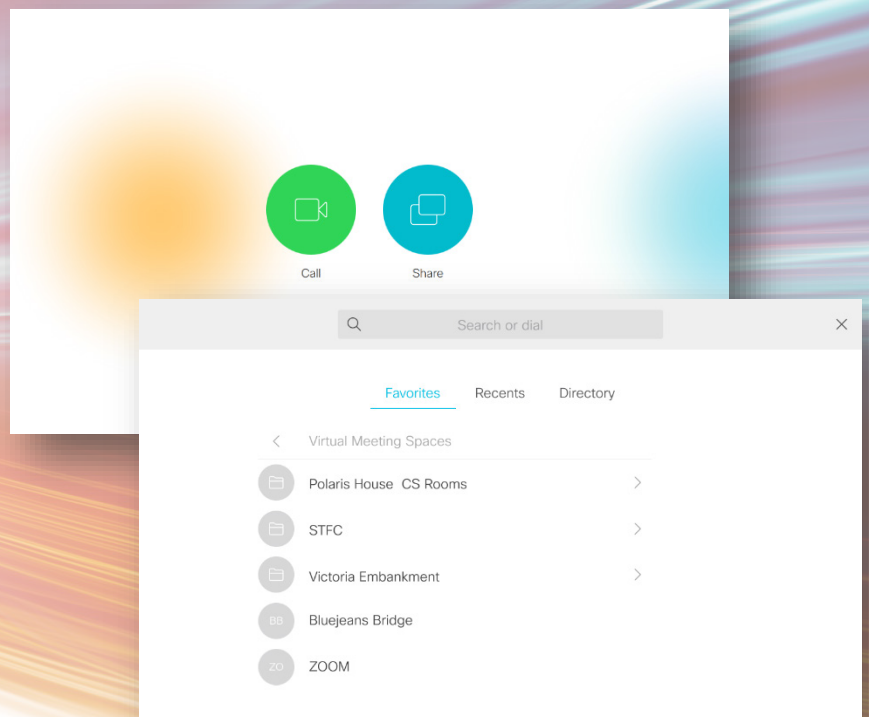

VE 4F3 ZOOM ROOM

External joining instructions

To Connect from a browser

<https://ukri.zoom.com/j/3946989854>

To connect from a video conferencing system or application

Dial 3946989854@zoomcrc.com

You can also dial [213.19.144.110](tel:213.19.144.110) and enter your meeting number | [394 698 9854](tel:3946989854)

To connect from Skype for Business

<https://ukri.zoom.com/skype/3946989854>

To join by phone

+44 203 966 3809 Call-in toll number (UK)

[Global Numbers](#)

Access Code: [394 698 9854](tel:3946989854) #

In the room

1: Tap to wake system and press **Call**

2: In Favourites scroll the directory to **Virtual Meeting Spaces/ Polaris House CS Rooms.**

Or Zoom - when prompted enter your Meeting ID [394 698 9854](tel:3946989854) followed by #

Need Assistance?

Contact the Helpdesk: IThelpdesk@ukri.org

To connect direct on a
Video Conference System or Skype for Business
ukri-ve4f3@meet.ukri.org