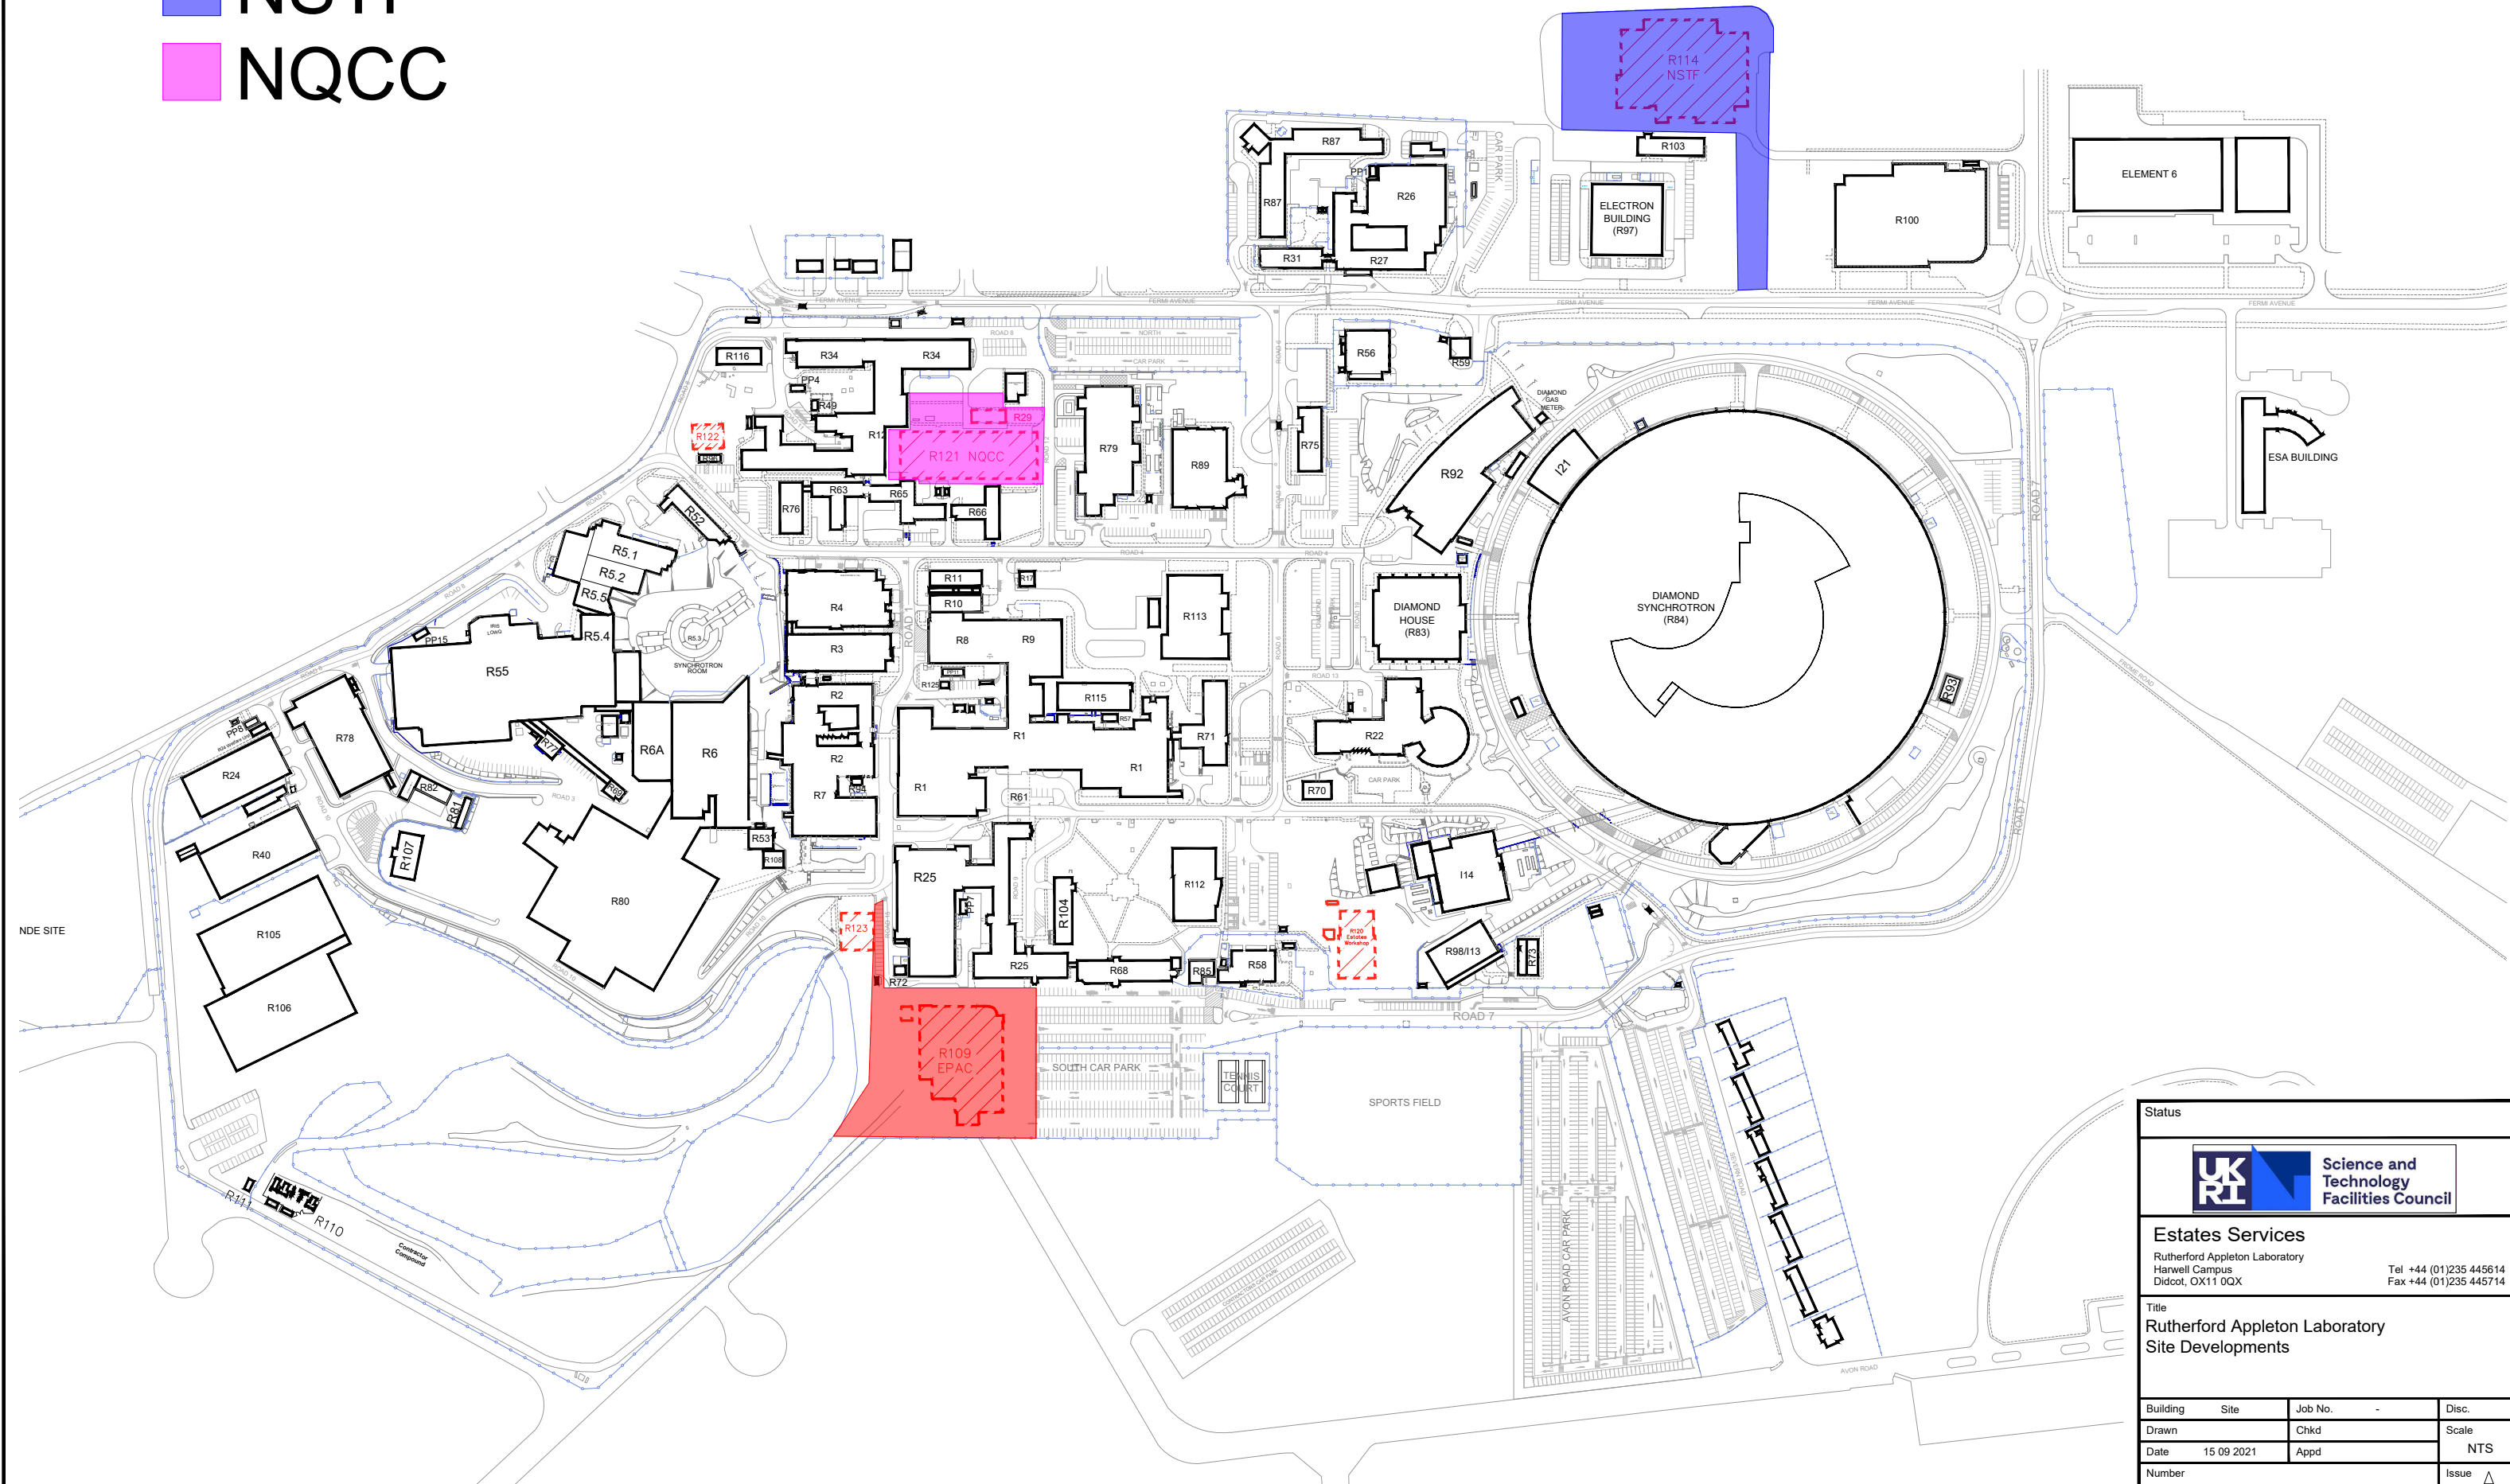

- EPAC
- NSTF
- NQCC

Status			
			
Estates Services Rutherford Appleton Laboratory Harwell Campus Didcot, OX11 0QX			
		Tel +44 (0)1235 445614 Fax +44 (0)1235 445714	
Title Rutherford Appleton Laboratory Site Developments			
Building	Site	Job No.	Disc.
Drawn		Chkd	Scale
Date	15 09 2021	Appd	NTS
Number			Issue
			A